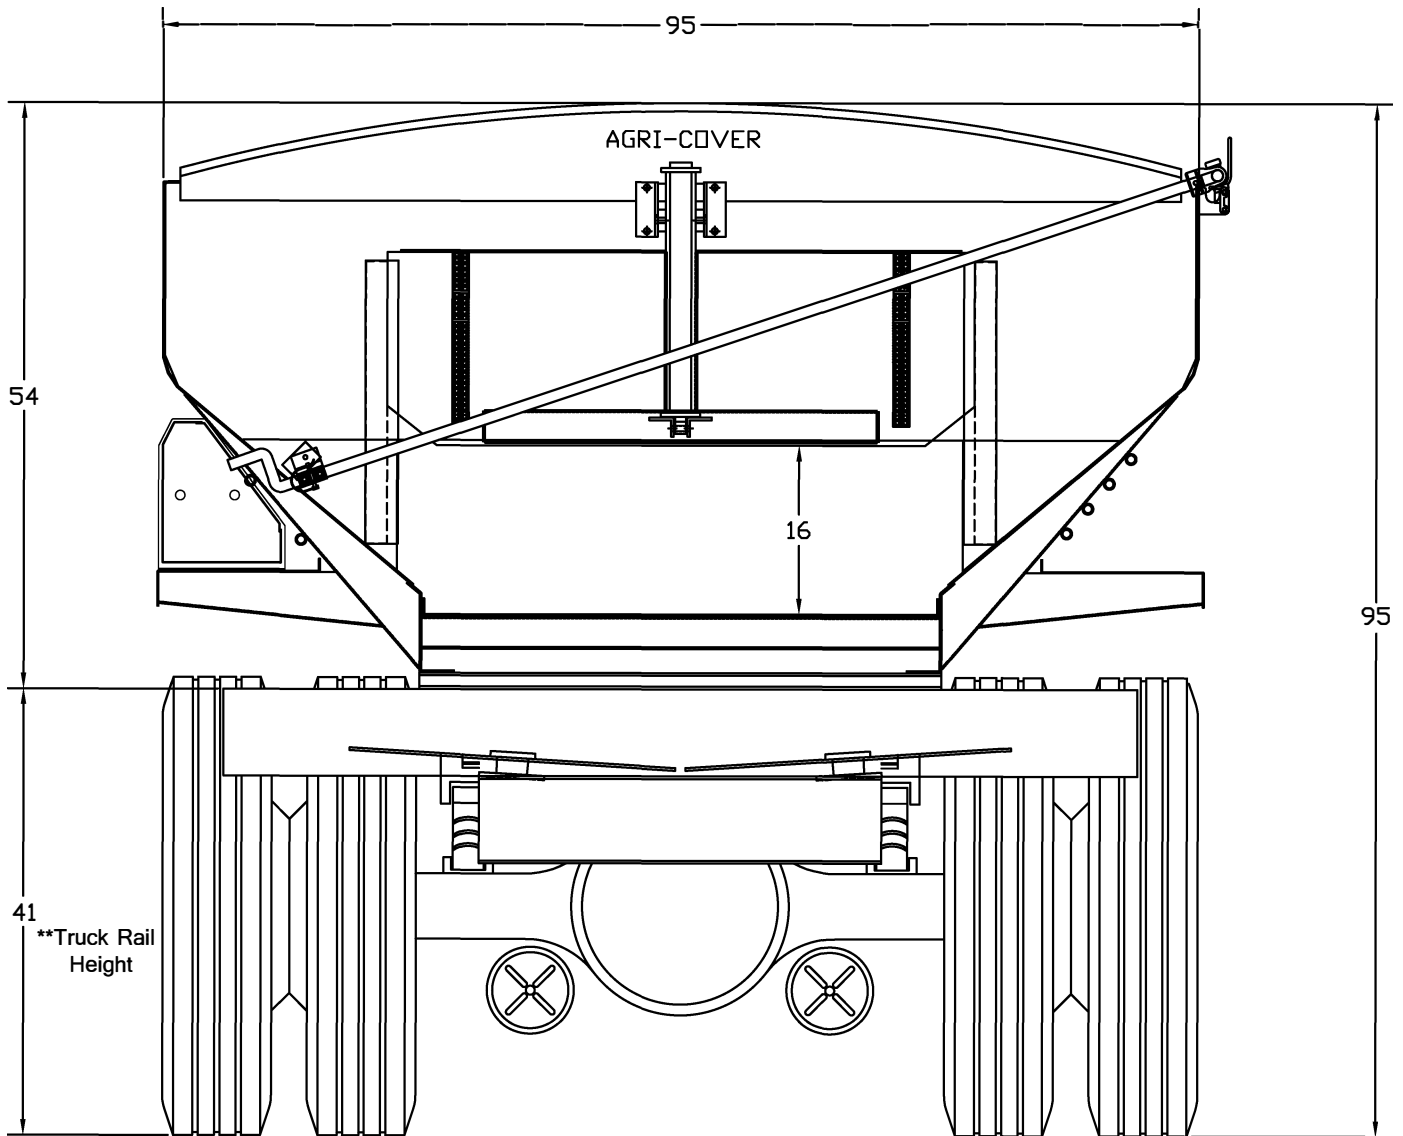

Shavings Spreader w/ 48" Floor
(25 Cubic Ft. Per Running Ft.)

** Overall height depends on truck rail height