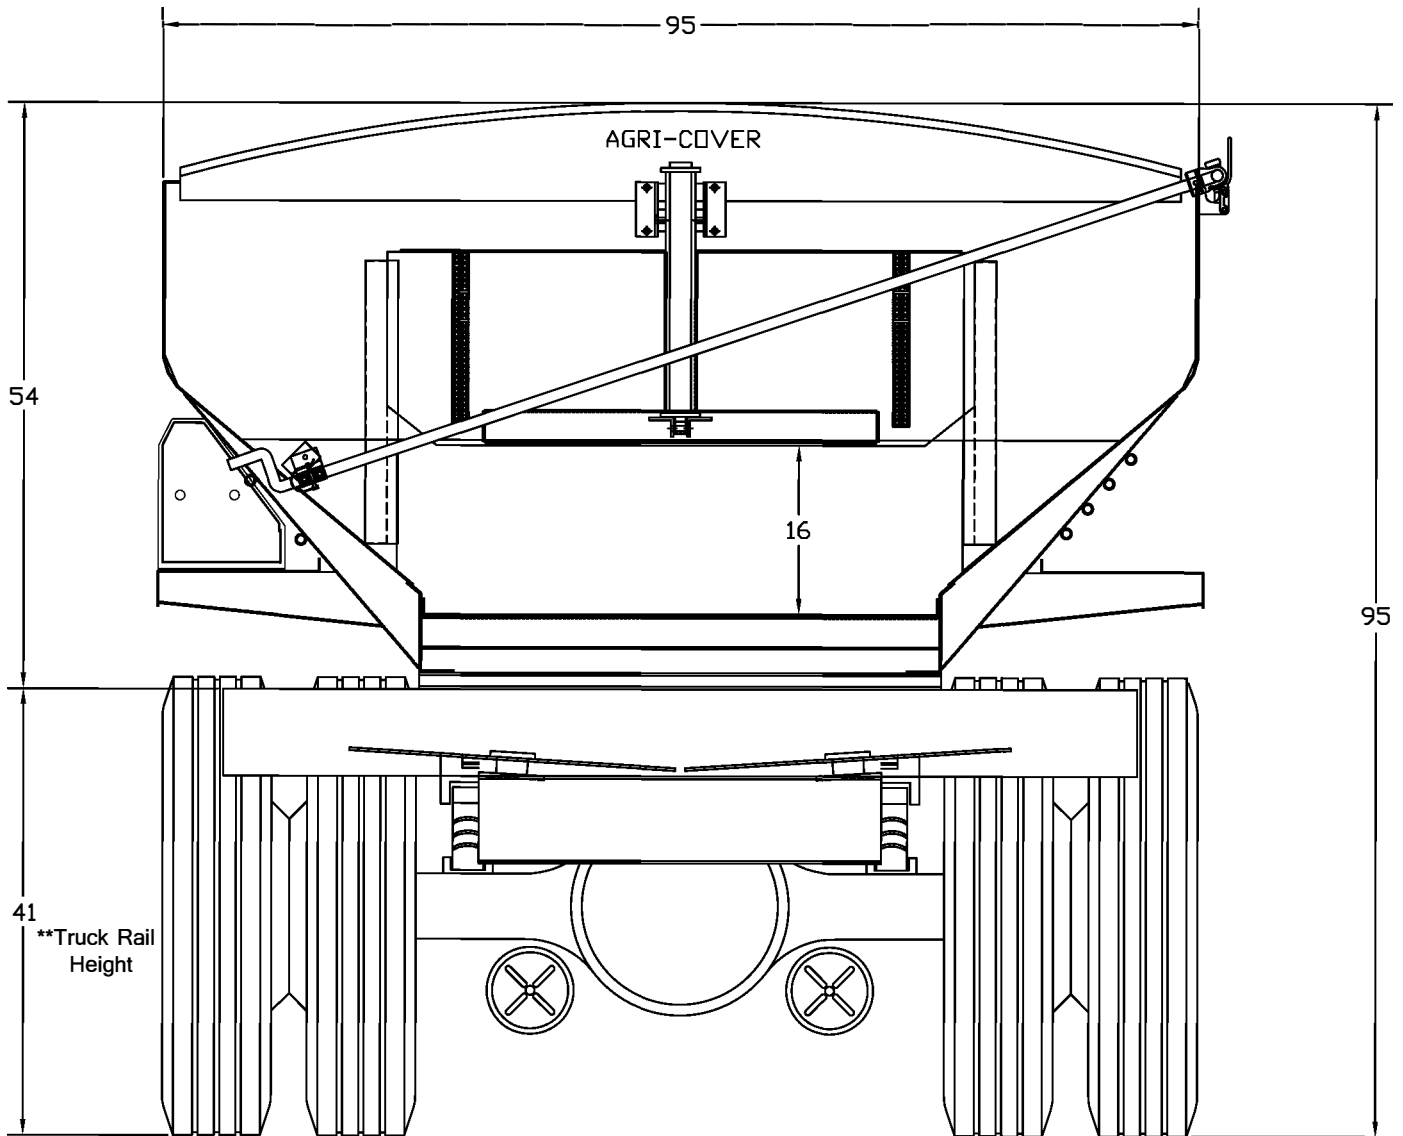

Shavings Spreader w/ 48" Floor
(25 Cubic Ft. Per Running Ft.)

** Overall height depends on truck rail height